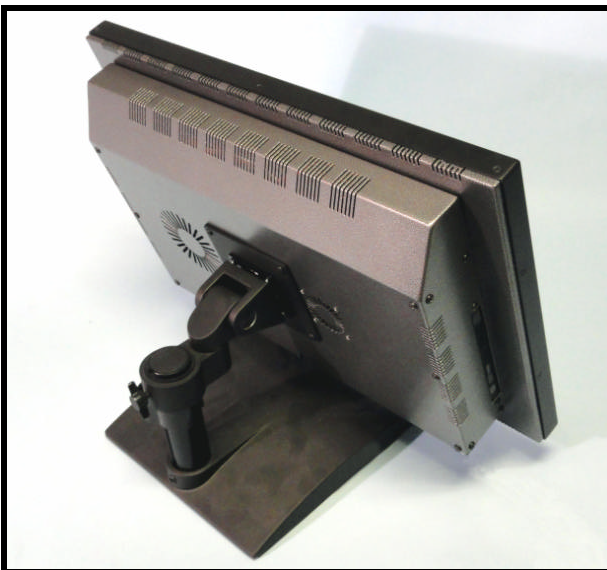

Denteum 21.5" Desktop

Preliminary Specification:

Model - 215-D-R2

Features

- All Metal Case
- VESA® MOUNT 100mm x 100mm
- Intel® Core™ i7-2600 Processor (8M Cache, 3.40 GHz)
- MicroATX Motherboard (Intel® P67 Express Chipset)
- 4GB Ram expandable to 32GB
- Optical Multi-Touch Touch Screen (2 points plus gesture)
- 21.5" Color TFT LCD Screen (1920X1080 resolution)
- ATI Radeon™ HD5450 GPU 512MB DDR2
- 320GB 2.5" SATA HDD
- IR wireless keyboard receiver (56Khz, 4PPM protocol.)
- Built in Stereo speakers
- 10-channel (7.1+2) Audio Subsystem
- Five stack analog audio ports and one optical S/PDIF out port
- 2 External USB 3.0 Ports
- 6 External USB 2.0 Ports
- 1 External IEEE 1394a Port
- 1 External eSATA 3.0 Gb/s port
- 1 External Gigabit Ethernet Port
- 1 External VGA output Connector
- Available Preload with Microsoft Windows 7 Pro 32 bit or with Windows 7 Pro 64 bit OS
- Internal 270W Power Supply (80 PLUS, RoHS Compliant)

Optional Extra's

- Wireless IR Keyboard
- More Ram
- Internal Slim Style DVD (with Light scribe)
- Larger Hard Disk Drive
- HDTV Tuner
- Web Camera

Mechanical Spec's without the stand

- 20" x 13.5" x 3.7"
- ~ 21 LBS